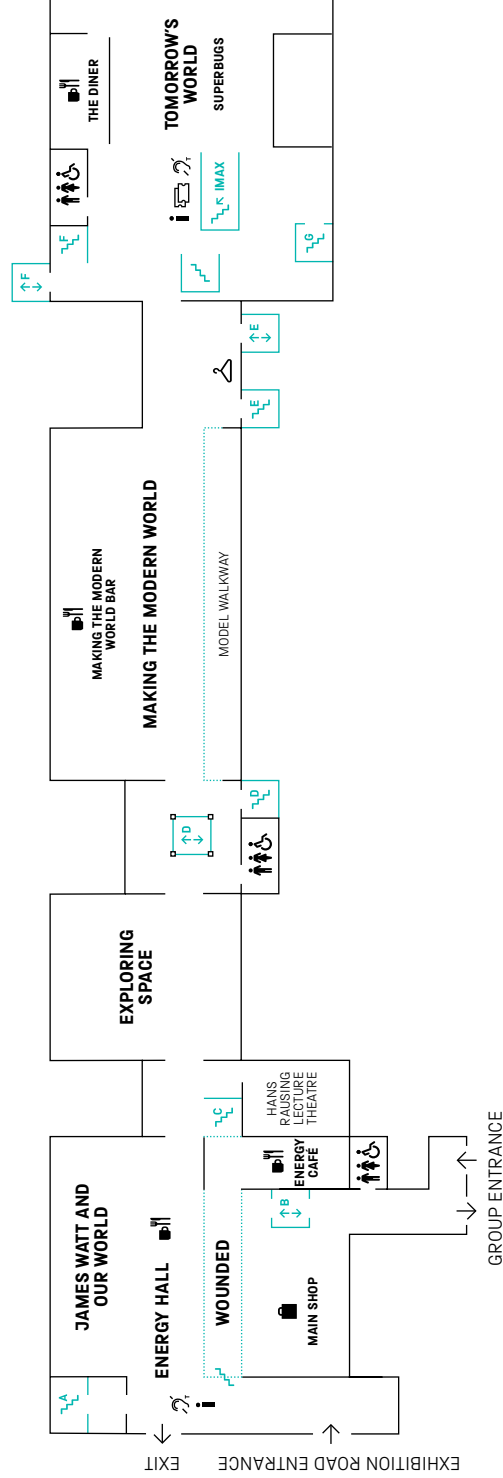

O

TOUR

HIGHLIGHTS TOUR

MEET AT THE INFORMATION DESK
19.00–20.00

Follow one of our Volunteer Tour Guides on a whistle-stop tour of some of our most beloved iconic objects and discover the untold stories they hold.

TOUR

WOUNDED TOUR

MEET AT THE INFORMATION DESK
19.30–20.00, 20.30–21.00

Join our Volunteer Tour Guides as they bring the Wounded Exhibition to life with in depth knowledge and fascinating tales. One of the last chances to see this gallery.