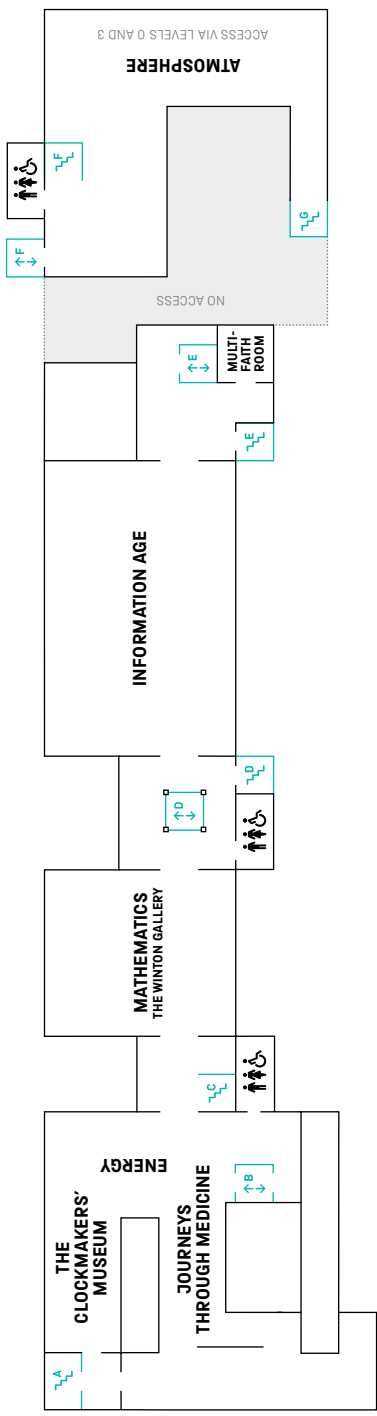

2

INTERACTIVE TALK

MIGRATION

MATHEMATICS: THE WINTON GALLERY
19.30–20.00, 20.15–20.45, 21.00–21.30

Find out what a group of researchers at Queen Mary, University of London, have discovered when looking at migration, from the movement of people around the world to the ways city populations shift.

MUSEUM COLLECTION

HIDDEN GEMS

INFORMATION AGE
18.45–21.30 (DROP IN)

Get close to rarities from our collection and meet the Science Museum's expert curators and some of their favourite objects.

MUSEUM COLLECTION

CAN TOUCH THIS

INFORMATION AGE
18.45–21.30 (DROP IN)

Hold history in your hands with objects from the Science Museum's collection. Museum volunteers will show you what they are made from and how they transformed the way we communicate and share information.

DROP IN

MEET THE PLUMBER

INFORMATION AGE
18.45–21.30 (DROP IN)

Do you have any urgent plumbing questions? Or would you just like to hone your plumbing skills? Pop along to meet a plumber and learn a thing or two.

DROP IN

MEET THE ELECTRICIAN

INFORMATION AGE
18.45–21.30 (DROP IN)

Do you have any burning electrical questions? Or would you just like to power up your wiring skills? Zip along to meet an electrician and learn a thing or two.

WORKSHOP

SCREEN GRAB

INFORMATION AGE
18.45–21.30 (DROP IN)

Join two up-and-coming printmakers in their pop-up studio and create your own screen-print souvenir of this month's Lates. It will be hands-on, beautiful and inky...

DRAMA

THOMAS EDISON

INFORMATION AGE
19.30–20.00, 20.15–20.45, 21.00–21.30

Meet Thomas and hear about his inventions, light bulbs, video cameras and so much more.