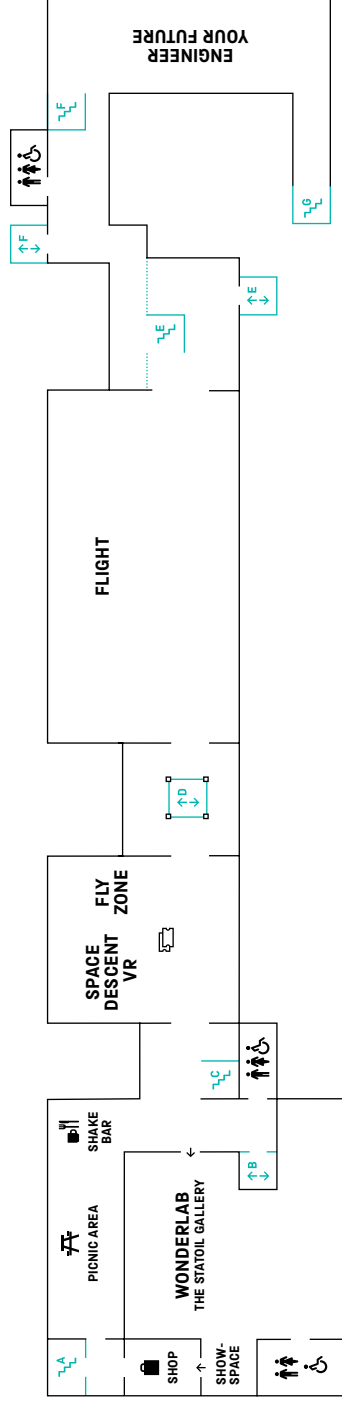

DRAMA

THOMAS EDISON

INFORMATION AGE
19.30–20.00, 20.15–20.45, 21.00–21.30

Meet Thomas and hear about his inventions, light bulbs, video cameras and so much more.

3

TALK

PLUCKED! THE TRUTH ABOUT CHICKEN

WONDERLAB SHOWSPACE