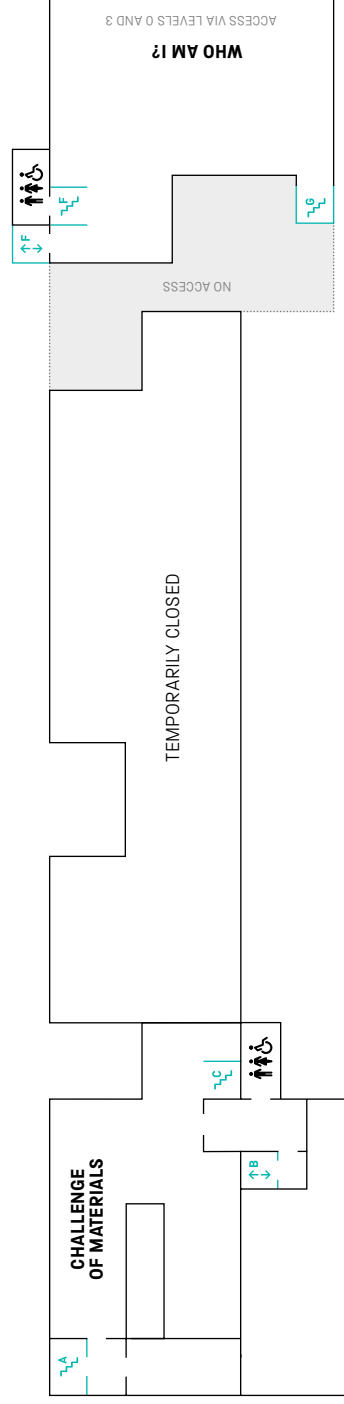

THE DINER

Have a beer or glass of wine while you explore the Wellcome Wing. Mixed nuts and nibbles are available too.

1

DROP IN

TEENAGE BEDROOMS

CHALLENGE OF MATERIALS
18.45–21.30 (DROP IN)

At Queen Mary, University of London, Carey Newson has been researching how teenage bedrooms shape our identity. Join in and share your memories of your tidy or depraved dwelling during your pubescent years.