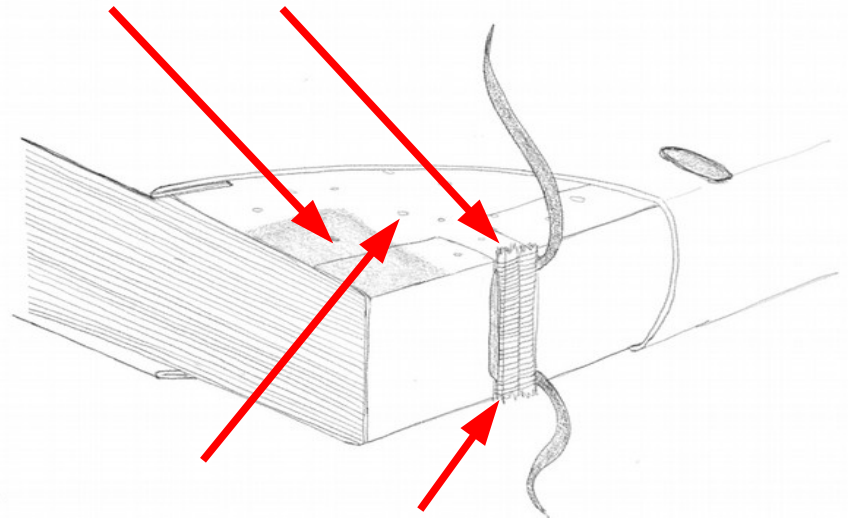

data
encoding
of evidence

The image displays five screenshots of a forensic data entry software interface, arranged horizontally. Each screenshot shows a different section of the software, designed for recording detailed information about evidence items. The sections are:

- **4. ENDLEAVES:** Contains fields for 'LEFT' and 'RIGHT' sides, 'NUMBER OF LEAVES', and 'NUMBER OF STITCHES'. It includes multiple tables for recording data across different categories.
- **5. SEWING (CURRENT) EDGES:** Focuses on recording details about the sewing process, including 'NUMBER OF STITCHES', 'DIRECTION OF STITCHES', and 'TYPE OF STITCHES'. It features a large table for data entry.
- **2a. TEXT LEAVES:** Records information about text on the leaves, including 'NUMBER OF LEAVES', 'NUMBER OF STITCHES', and 'TYPE OF STITCHES'. It includes a table for recording text details.
- **3. INK & PIGMENT:** Details the ink and pigment used, including 'INK COLOR', 'PIGMENT COLOR', and 'TYPE OF INK/PIGMENT'. It includes a table for recording ink and pigment data.
- **2. TEXT LEAVES:** Records general information about text on the leaves, including 'NUMBER OF LEAVES', 'NUMBER OF STITCHES', and 'TYPE OF STITCHES'. It includes a table for recording text details.

evidence