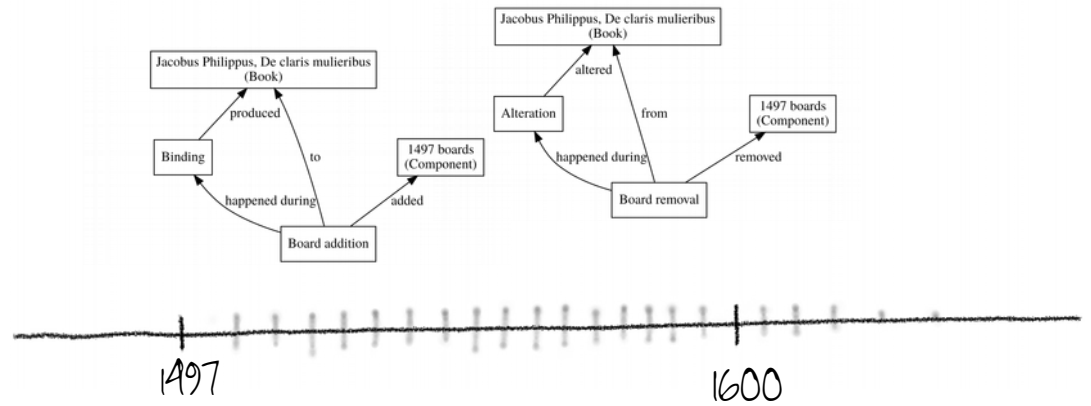

data
querying
-
argument
making