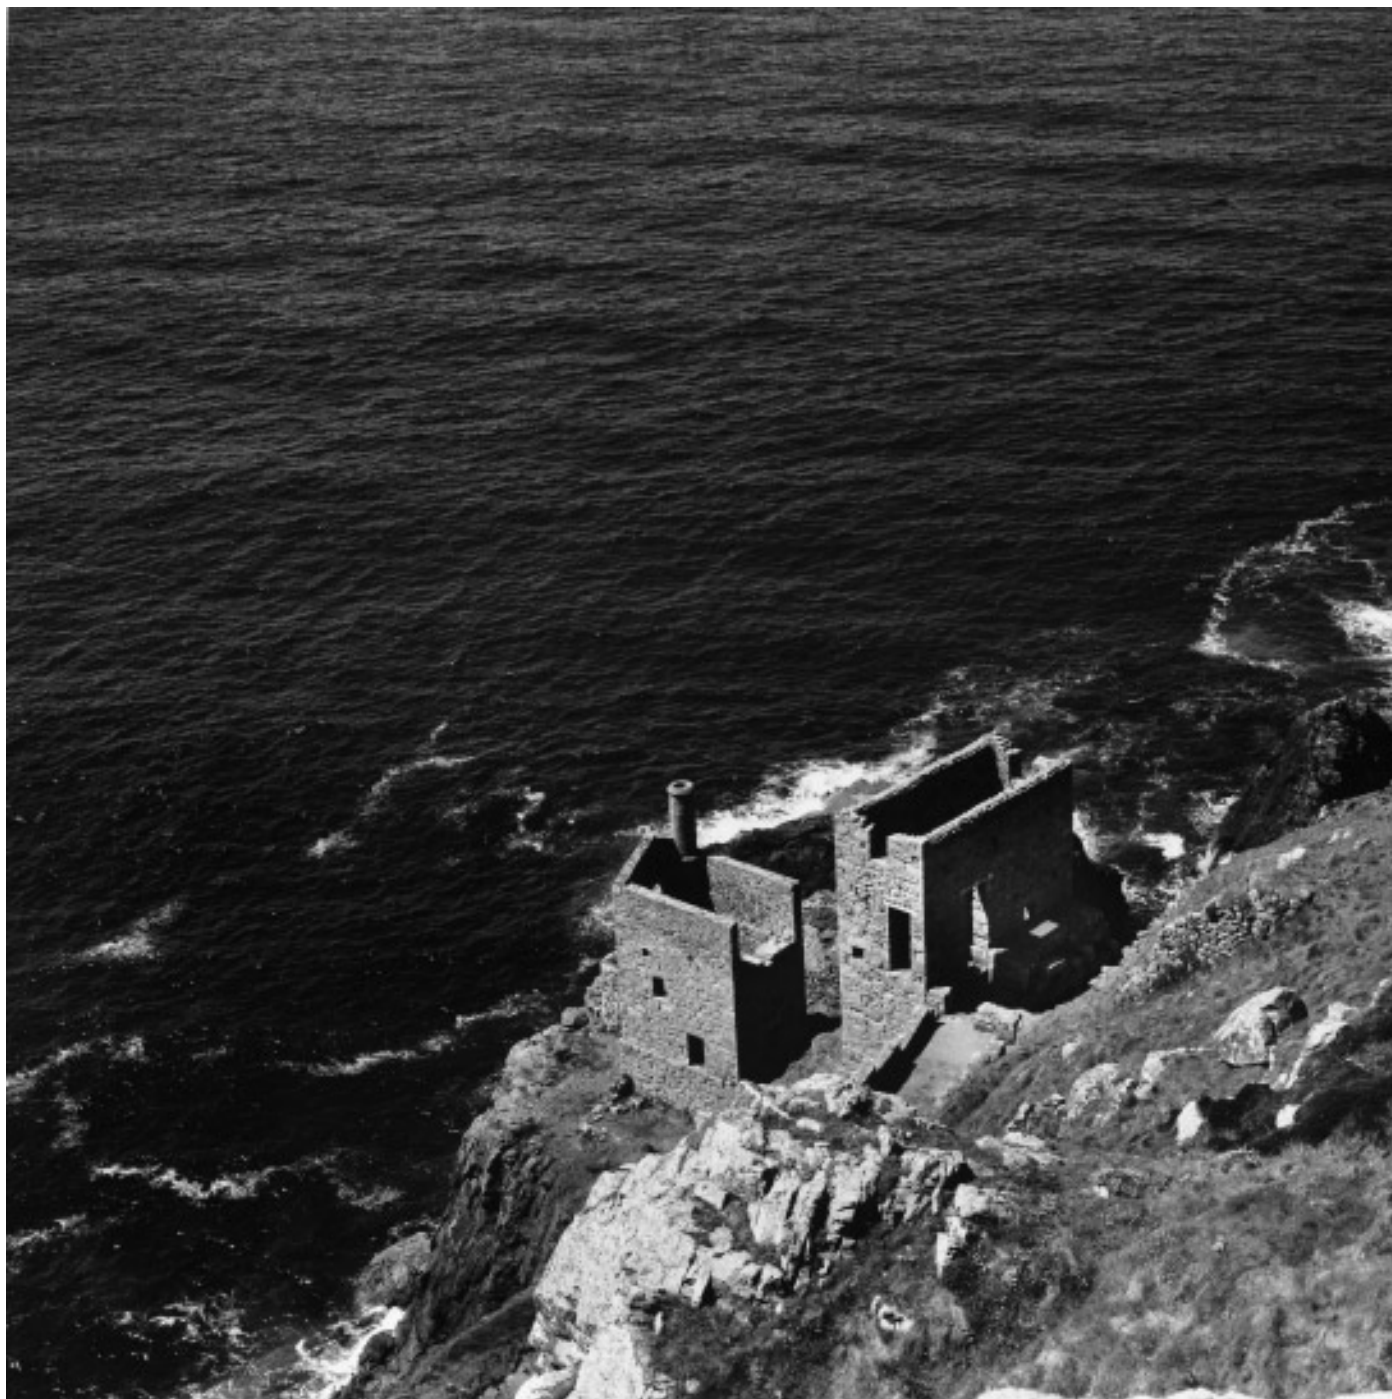

KEN WILDER

projective space

**Exhibition at Galerie Sebastianskapelle
Ulm
Germany**

04-27 April 2004

Plenum #2 (2003) Steel, DVD projection

San Lorenzo #1 (1998) Steel

Milky Voids (2003) Black and white photographic series and DVD film