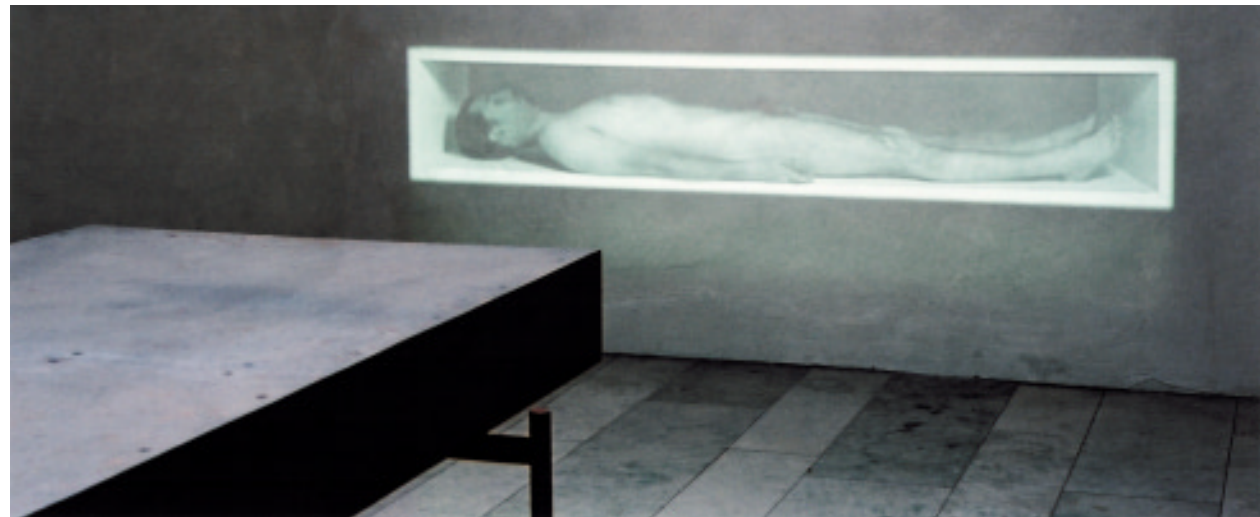

KEN WILDER

projective space

**Exhibition at Galerie Sebastianskapelle
Ulm
Germany**

04-27 April 2004

Plenum #2 (2003) Steel, DVD projection

San Lorenzo #1 (1998) Steel

Milky Voids (2003) Black and white photographic series and DVD film