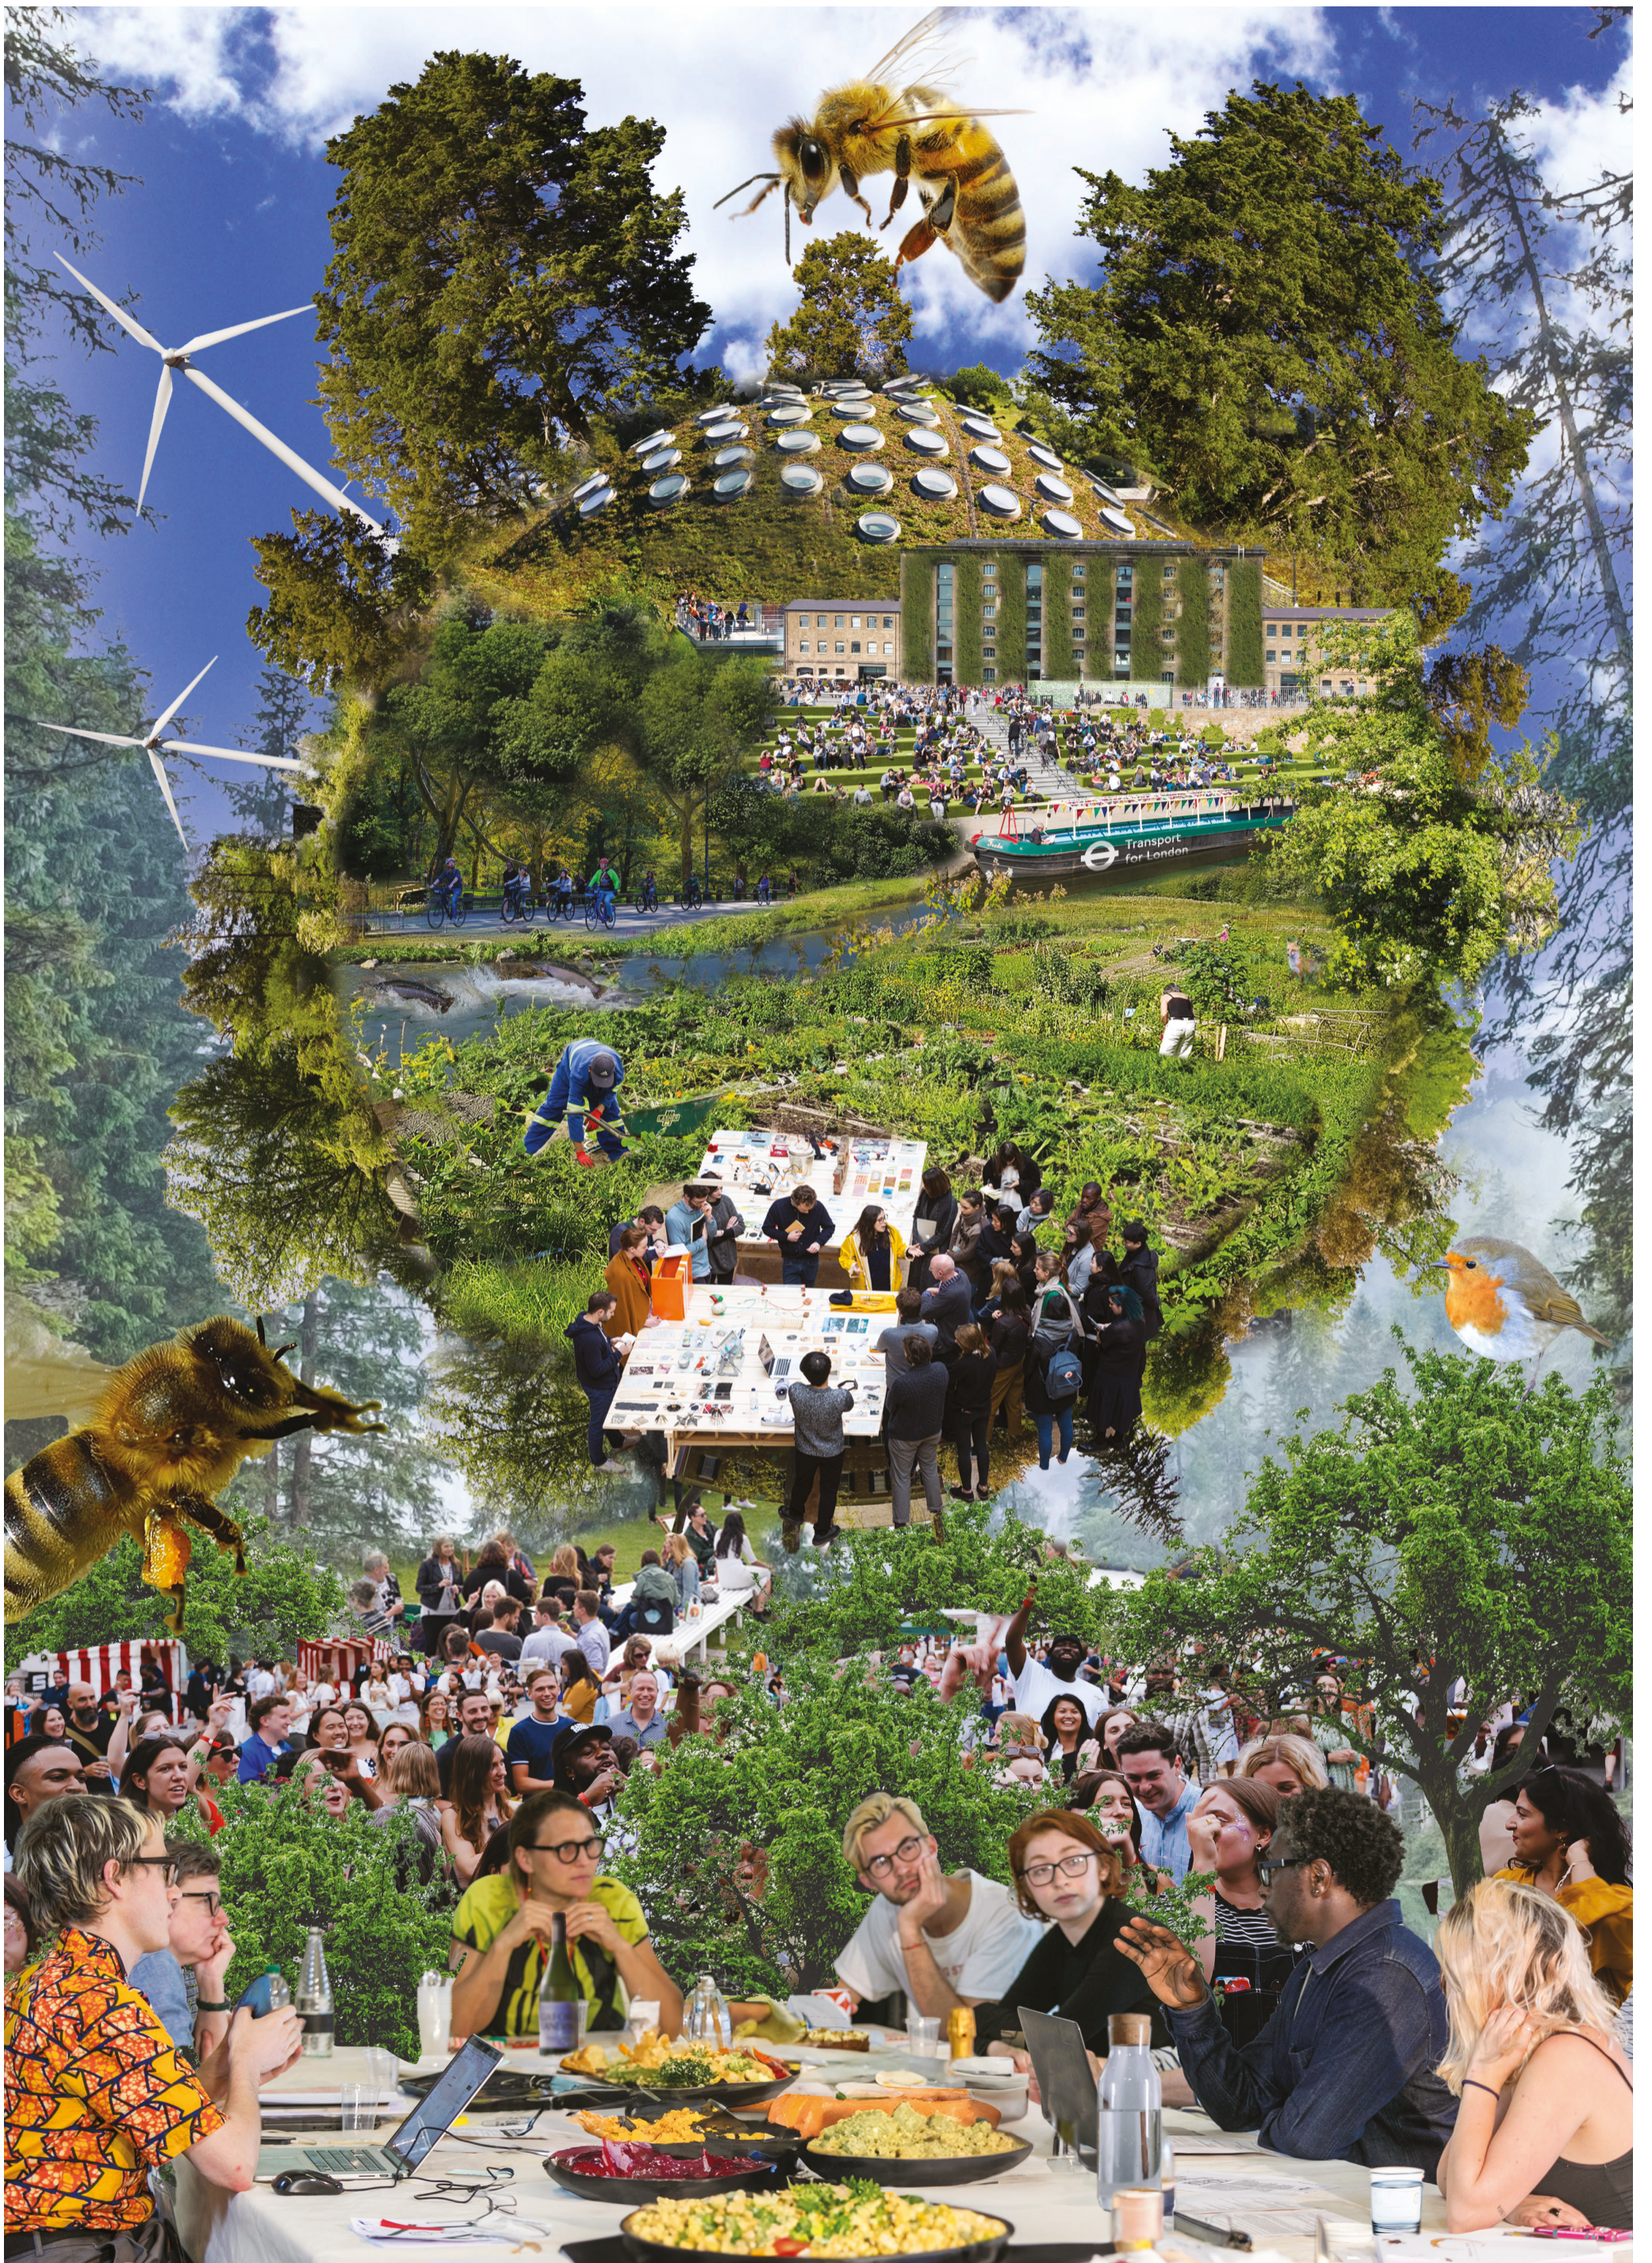

'Barbaric UAL' imaginary, created by David A. Garcia (architect), 2024.

'Conventional UAL' imaginary, created by David A. Garcia (architect), 2024. The composition of the imaginary includes fragments of these photos from UAL image library (library reference number indicated): John Sturrock, the Street inside Granary Square, King's Cross building (47809), 2011; John Sturrock, Granary Square, King's Cross building (47806), 2011; Outside view, Halls of residence (43270), 2022; John Sturrock, King's Cross Campus (54603), 2017; Entrance, Halls of residence (43302), 2022; Courtyard, Halls of residence (43227).

'Regenerative UAL' imaginary, created by David A. Garcia (architect), 2024. The composition of the imaginary includes fragments of these photos from UAL image library (library reference number indicated): Granary building exterior (54839), John Sturrock, 2022; Bryan Lanas, staff summer party (45420), 2022; John Sturrock, Ines Marques presenting her work in progress (48043), 2016; John Sturrock, CSM King's Cross Building (54602), 2017; Angela Tozzi, UAL, 2023; John Sturrock, Round table discussion (53932), 2017.