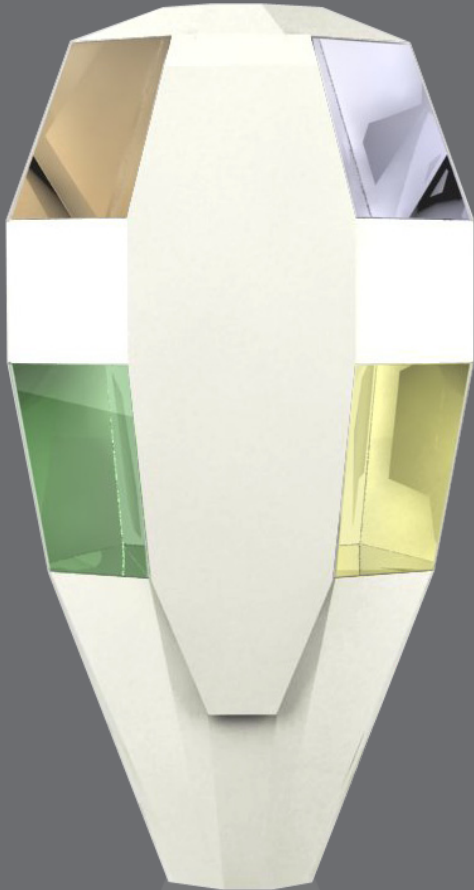

Front

Back

Interchangeable Scent Capsules

Intergrated Clip / Slot for Chain

Scent™

Stage 1 // Situations